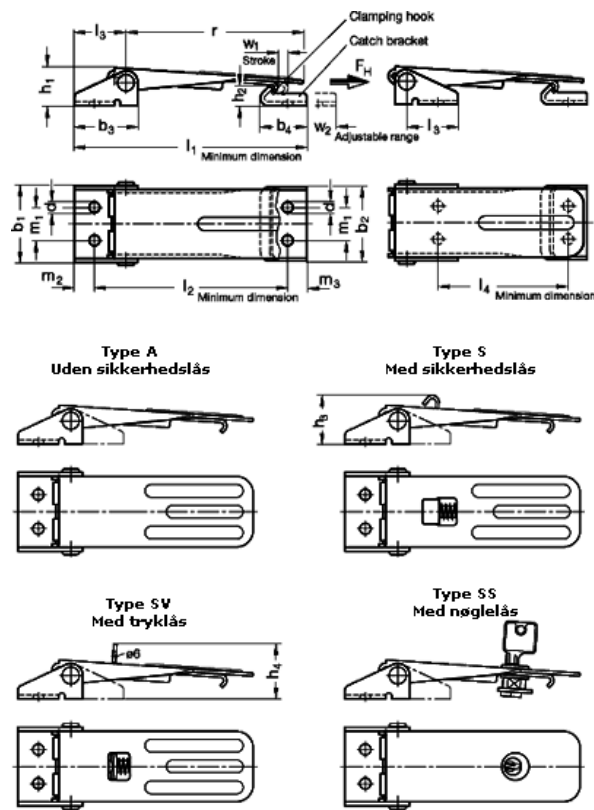

Data Sheet

Article number: 201109062

Description: E+G Klee Hook clamp
GN 821-400-SV-NI-2

Measures

$b_1 = 46,5$	$h_4 = 32,5$	N	= 4000
$b_2 = 45$	$l_1 = 144$	r	= 107,5
$b_3 = 38$	$l_2 = 120,5$	w1	= 6,5
$b_4 = 27$	$l_3 = 32$	w2 adjustable range	= 18
$d = 6,3$	$l_4 = 83,5$		
$h_1 = 22$	$m_1 = 20$		
$h_2 = 12$	$m_2 = 12$		
$h_3 = 28,5$	$m_3 = 11,5$		